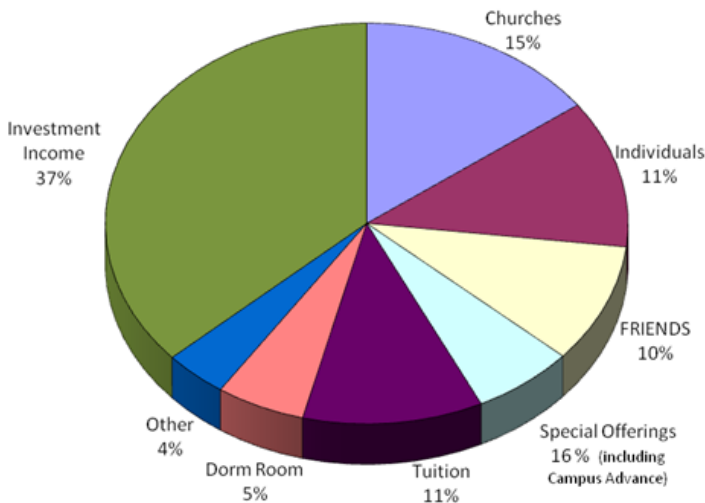

For over 50 years Maritime Christian College has equipped Christians for service in God's Kingdom.

A College FRIEND partners with the school in preparing servants through generous donations. Your monthly support enables the school to carry out its mission to reach the world for Christ.

Your FRIENDS contribution provides stability for the level of excellence required in order to train students for ministry.

To become a FRIEND of MCC email Penny at pching@mccpei.com or call 902-628-8887 to let her know the amount you plan to donate monthly.

For a US tax receipt please send your cheques to:

National Christian Foundation
70 E 91st Street, Suite 100
Indianapolis, IN 46240

Cheques payable to:

National Christian Foundation
Memo: MCC, Fund # 1103649

2016 Income